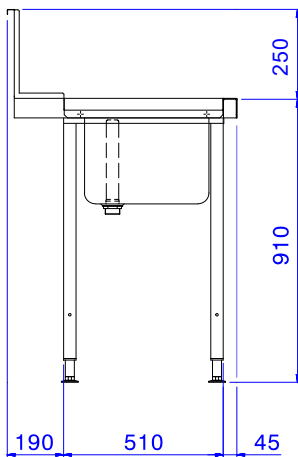

Side

Top

Key Information:

External dimensions, Width:	
865315 (BHHPT6B12L)	1200 mm
External dimensions, Depth:	745 mm
External dimensions, Height:	1170 mm
Net weight:	8 kg
Splashback Dimensions, Height:	300 mm
Basin dimensions:	600x500x300h