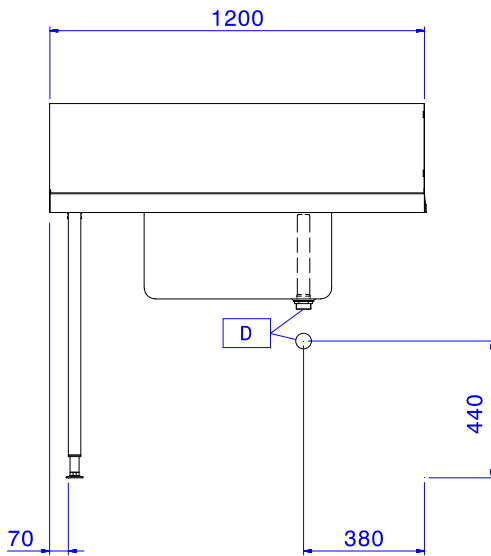

Front

Side

Top

Key Information:

External dimensions, Width:	
865315 (BHHPT6B12L)	1200 mm
External dimensions, Depth:	745 mm
External dimensions, Height:	1170 mm
Net weight:	8 kg
Splashback Dimensions, Height:	300 mm
Basin dimensions:	600x500x300h