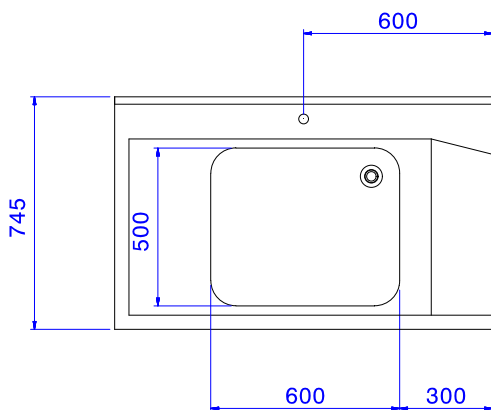

### Short Form Specification

**Item No.** \_\_\_\_\_

For hood type dishwashers. Constructed in 304 AISI stainless steel with backsplash mm250h. N. 2 square 40x40mm tubular legs on height-adjustable feet. Bowl size mm600x500x250h with overflow pipe and drain hole. Basket direction: from left to right.

### Construction

- Stainless steel feet 50 mm adjustable in height to ensure that tables drain back into the dishwasher.
- 700x500x300mm bowl available upon request.
- Included splashback to prevent water spatter.
- Deep anti-drip profiles completely folded with lower edge for safe and easy cleaning.
- All surfaces smooth with polished finish.
- 40x40 mm square tubular legs in AISI 304 stainless steel.
- 304 AISI stainless steel construction throughout.
- To be secured to the dishwasher and fitted with one pair of legs at the other end.

### Sustainability

- Designed for 500x500 mm dishwashing racks (it is necessary to connect a rail to the table to avoid baskets from falling).

### Key Information:

External dimensions, Width:	
865315 (BHHPT6B12L)	1200 mm
External dimensions, Depth:	745 mm
External dimensions, Height:	1170 mm
Net weight:	8 kg
Splashback Dimensions, Height:	300 mm
Basin dimensions:	600x500x300h